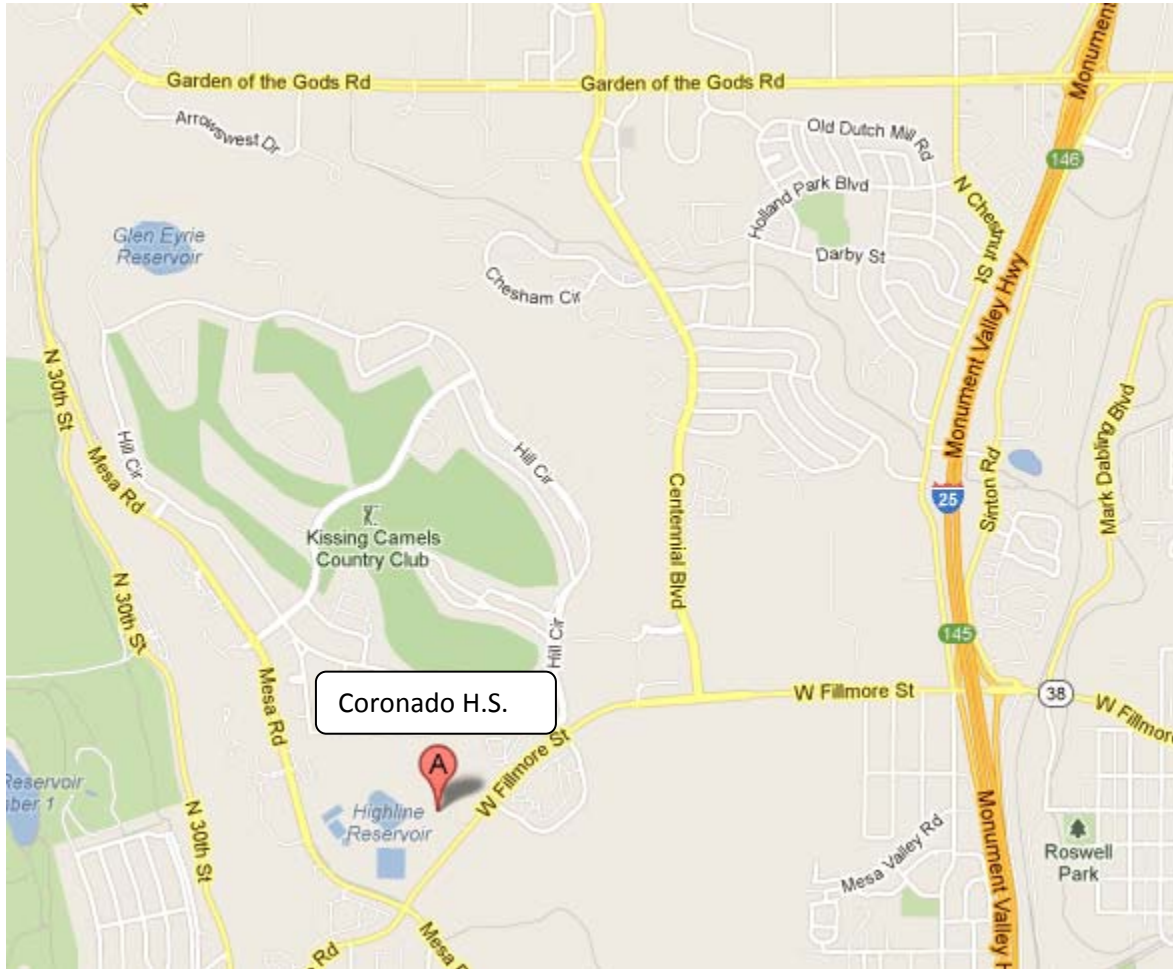

Coronado High School
1590 West Fillmore St.
Colorado Springs, CO 80904

The most direct route is to take I-25 to W Fillmore St and head west on Fillmore St. However there is a rather steep hill on Fillmore St. between I-25 and Centennial Blvd so if you are taking a school bus you may want to exit I-25 at exit 146 Garden of the Gods Rd and take that to Centennial Blvd to Fillmore St.

A close up of the Coronado campus is on the next page.

The yellow dashed line shows how to access the robot drop off. The doors on this end of the gym open into a ramp which brings you into the main gymnasium. The red dashed line shows the main entrance to the gym where everyone not carting a robot can enter. There are a few stairs at this entrance.