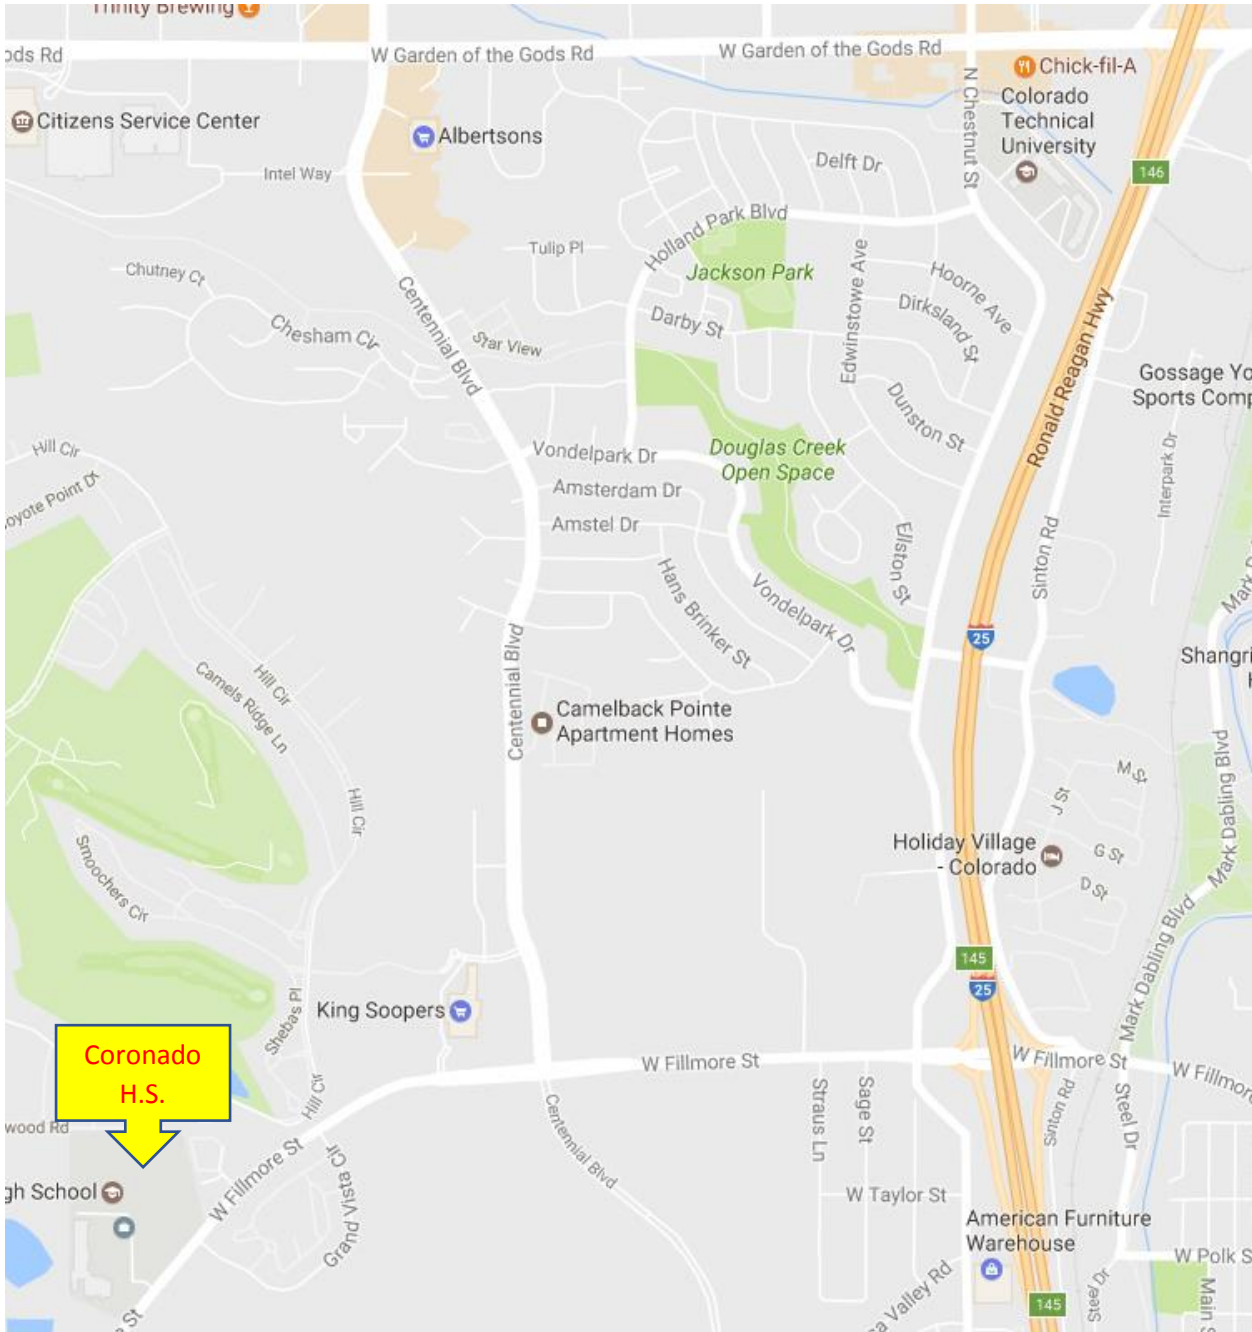

**Coronado High School
1590 West Fillmore St.
Colorado Springs, CO 80904**

The most direct route is to take I-25 to W Fillmore St and then head west on Fillmore St. However, there is a rather steep hill on Fillmore St. between I-25 and Centennial Blvd so if you are taking a school bus you may want to exit I-25 at exit 146 Garden of the Gods Rd and take that to Centennial Blvd to Fillmore St.

A close up of the Coronado campus is on the next page.

The yellow dashed line shows how to access the robot drop off. The doors on this end of the gym open to a ramp which brings you into the main gymnasium. The red dashed line shows the main entrance to the gym where everyone not carting a robot or materials can enter. There are some stairs at this entrance.